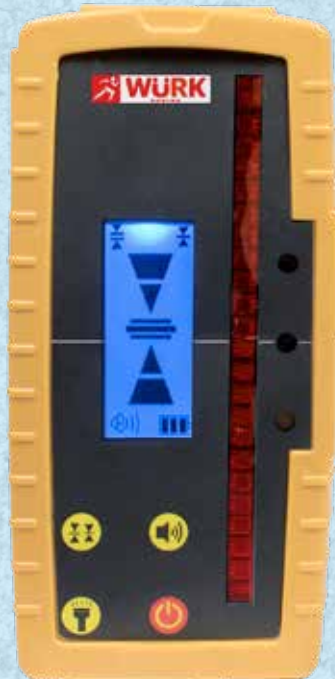

### Smart Receiver

(Detects RED & GREEN LINES & Rotational Beams)

**Features:**

- Accuracy: 0.3mm, 1mm, 5mm
- Display: LCD & LED readout (5 CH)
- Display: Front & Back plus Backlit.
- Range Dia: 400m (Rot) or 75m Lines
- Volume Settings: Three
- Battery: 50 hrs continuous
- Reception Window: 60mm
- Auto Off: 30 mins
- Low Battery Indicator: YES
- IP67: Water & dust Proof.
- Magnets: Two on top
- Warranty: 2 Years
- Made in Germany

### mm Receiver

(Detects RED & GREEN Rotational Beams)

**Features:**

- Accuracy: 1mm, 2mm, 5mm & 10mm
- Display: LCD & LED mm readout (9 CH)
- Display: Front & Back plus Backlit.
- Range Dia: 600m
- Volume Settings: Three
- Battery: 50 hrs continuous
- Reception Window: 90mm
- Auto Off: 30 mins
- Low Battery Indicator: YES
- IP67: Water & dust Proof.
- Magnets: Two on top
- Warranty: 2 Years
- Made in Germany

## Receiver Long Face

**Features:**

- Accuracy: 1mm, 3mm
- Display: LCD & LED readout (5 CH)
- Display: Front & Back plus Backlit.
- Range Dia: 450m
- Volume Settings: Two
- Battery: 60 hrs continuous
- Reception Height: 120mm
- Auto Off: 20mins
- Low Battery Indicator: YES
- IP55: Water & dust resistance.
- Magnets: Top & side
- Warranty: 1 Year
- Made in RoC

## Receiver

**Features:**

- Accuracy: 1mm, 2.5mm
- Display: LCD & LED readout (5 CH)
- Display: Front & Back plus Backlit.
- Range Dia: 320m
- Volume Settings: Two
- Battery: 55 hrs continuous, Rechargeable
- Reception Window: 40mm
- Auto Off: 7mins
- Low Battery Indicator: YES
- IP57: Water & Dust Proof
- Magnets: Side & top
- Warranty: 1 Year
- Made in RoC